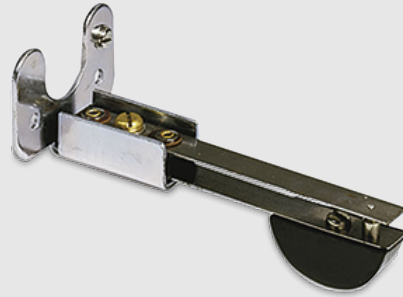

### Door Contacts

Connection only to safety extra-low voltage

### Pack Contents:

1 x Classic Accessory,

### Classic Door Contact

Colour	White
Power	Mains Power:
Dimensions (mm) / Weight (g)	90 (h) x 40 (w) x 25 (d) / 23 (g)